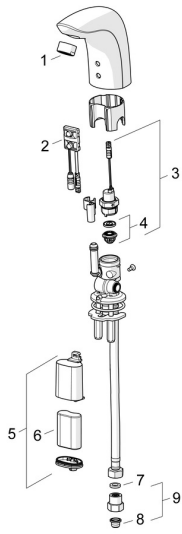

EAN: 4057304001079
static.hansa.com/64402211

Spare parts

SP64402210

	Name	Code
01	Aerator, M24x1, 6 l/min Chrome	59913727
02	Sensor, 6 V Discontinued	59914093
02	Sensor, 6 V / 72h/2min Discontinued	59914286
02	Sensor, 6/9/12 V, Bluetooth	59914567
03	Solenoid valve, 6 V	59914091
04	Membrane for solenoid valve	1006500V
04	Membrane support ring Discontinued	59914090
05	Battery casing, 2CR5 6 V	59914088
06	Battery, 2CR5 6 V	59911670
07	Gasket, 8x14.3x2	59914087
08	Litter filters	59914085
09	One-way valve with litter screen Chrome	59914086