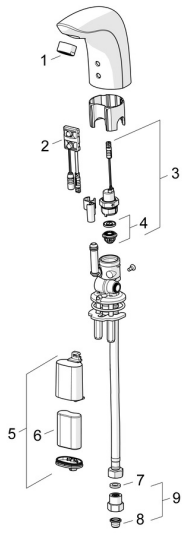

## Spare parts

### SP64402210

	Name	Code
01	Aerator, M24x1, 6 l/min Chrome	59913727
02	Sensor, 6 V <b>Discontinued</b>	59914093
02	Sensor, 6 V / 72h/2min <b>Discontinued</b>	59914286
02	Sensor, 6/9/12 V, Bluetooth	59914567
03	Solenoid valve, 6 V	59914091
04	Membrane for solenoid valve	1006500V
04	Membrane support ring <b>Discontinued</b>	59914090
05	Battery casing, 2CR5 6 V	59914088
06	Battery, 2CR5 6 V	59911670
07	Gasket, 8x14.3x2	59914087
08	Litter filters	59914085
09	One-way valve with litter screen Chrome	59914086