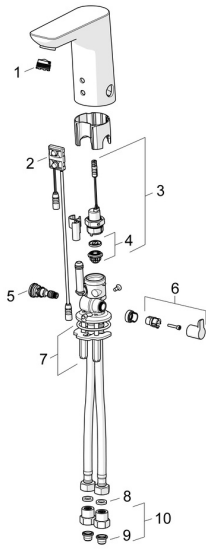

EAN: 4057304018954
static.hansa.com/64162009

Spare parts

SP06142201

	Name	Code
01	Aerator, M18.5x1, TJ	59913366
02	Sensor, 12 V Discontinued	59914098
02	Sensor, 6/9/12 V, Bluetooth	59914567
03	Solenoid valve, 6 V	59914091
04	Membrane for solenoid valve	1006500V
04	Membrane support ring Discontinued	59914090
05	Temperature regulator	59914193
06	Temperature control handle Chrome	59914108
07	Fixing plates with nuts	59914132
08	Gasket, 8x14.3x2	59914087
09	Litter filters	59914085
10	One-way valve with litter screen Chrome	59914086
N.I.	Limiter	59914106