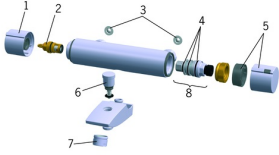

EAN: 4015474277281
static.hansa.com/64132101

Spare parts

SP64132101

	Name	Code
1	Flow control handle Discontinued	59914246
2	Headpart, G1/2 Chrome	59914111
3	Filter sealing, G3/4	59911076
4	O-ring kit	59914113
5	Temperature control handle Discontinued	59914134
6	Diverter Discontinued	59914247
7	Aerator, M28x1 D Chrome	59907198
8	Thermostatic cartridge, 3.4	59914114
N.I.	Temperature adjustment limiter	59914426