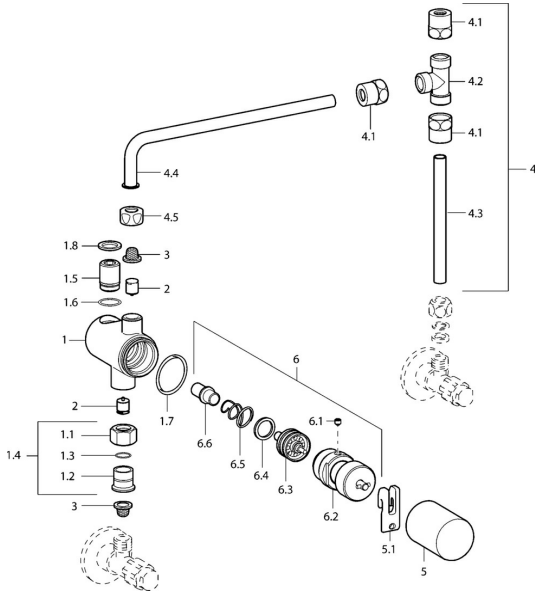

EAN: 4015474106260
static.hansa.com/63410100

Spare parts

SP63410100

	Name		Code
1.3	O-ring, d 10.10x1.60 Discontinued		59905072
1.4	Connection nipple, G3/8 Chrome Discontinued		59912848
1.7	O-ring, d 26.7x1.78 Discontinued		59912849
1.8	Sealing kit, 15x10x1 Discontinued		59902927
2	Non-return valve		59911674
3	Litter filter		59911684
4	Connection nipple, G3/8 Chrome		59912850
4.1	Cramping connector		59905061
4.5	Cramping connector		59905061
5	Covering cap Chrome Discontinued		59912851
5.1	Lever		59912852
6	Thermostatic cartridge		59912847
6.1	Screw, M5x6, SW2.5		59912617
N.I.	Rinsing part		59912853