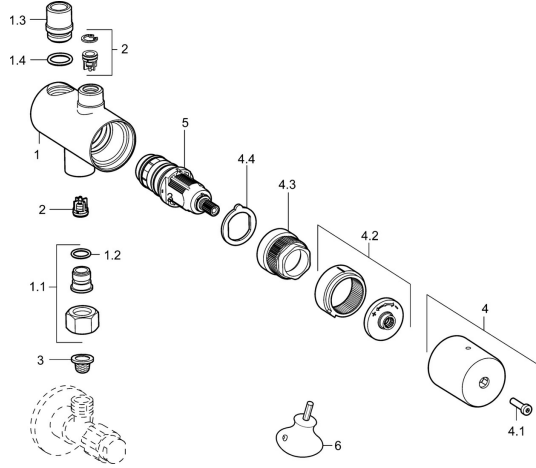

## Spare parts

### SP63410020

	Name		Code
1.1	Connection nipple, G3/8 Chrome	Discontinued	59912848
1.2	O-ring, d 10.10x1.60	Discontinued	59905072
2	Non-return valve, DN8		59914030
3	Litter filter		59911684
4	Handle		59914171
4.1	Screw set	Discontinued	59914174
4.2	Temperature adjustment limiter	Discontinued	59914172
4.3	Fixing screw, M30x2 SW22	Discontinued	59914173
4.4	Screw set	Discontinued	59914174
5	Thermostatic cartridge, 2.7		59913823
6	Key		59914077