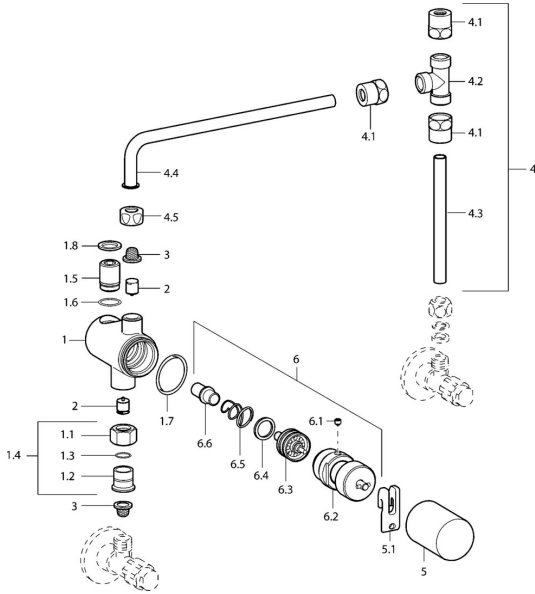

EAN: 4015474106277
static.hansa.com/63410000

Spare parts

SP63410100

	Name		Code
1.3	O-ring, d 10.10x1.60 Discontinued		59905072
1.4	Connection nipple, G3/8 Chrome Discontinued		59912848
1.7	O-ring, d 26.7x1.78 Discontinued		59912849
1.8	Sealing kit, 15x10x1 Discontinued		59902927
2	Non-return valve		59911674
3	Litter filter		59911684
4	Connection nipple, G3/8 Chrome		59912850
4.1	Cramping connector		59905061
4.5	Cramping connector		59905061
5	Covering cap Chrome Discontinued		59912851
5.1	Lever		59912852
6	Thermostatic cartridge		59912847
6.1	Screw, M5x6, SW2.5		59912617
N.I.	Rinsing part		59912853