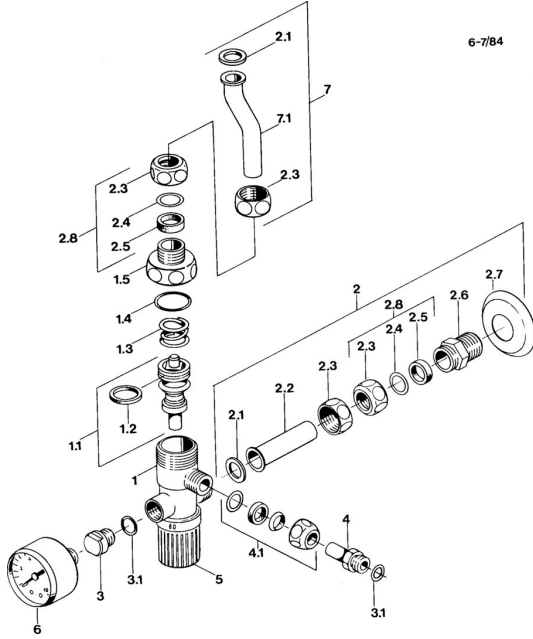

EAN: 4015474053649
static.hansa.com/63400000

Spare parts

SP63400000

	Name	Code
1.4	O-ring, d 23.5x1.78	59905101
2	Pipe Discontinued	59905107
2.1	Gasket, 18.5x12.2x1.5	59902313
2.2	Pipe Discontinued	59905106
2.3	Fitting nut	59901998
2.4	Disk	59902456
2.5	Sealing kit	59901999
2.6	Nipple	59902427
2.8	Connection nut, G1/2	59911214
3.1	O-ring, d 10.10x1.60 Discontinued	59905072
4.1	Cramping connector	59905061
6	Display, R1/4 10 bar SI Discontinued	59902545