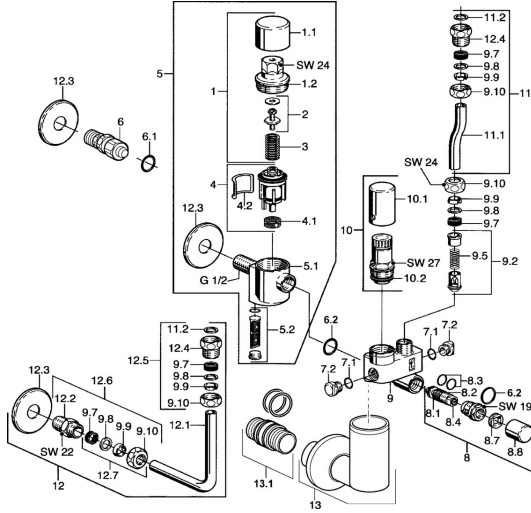

Spare parts

SP633123500061

	Name	Code
1	Housing, SW24 SI	59904632
4	Line adjustment valve	59901981
4.1	Strainer Discontinued	59904927
4.2	Form sealing Discontinued	59901982
5.2	Strainer Discontinued	59912037
6	Connection nipple	59910737
6.1	O-ring, d 10x2.5 Discontinued	59914057
6.2	O-ring, d 18x2	59901422
7.1	O-ring, d 10.10x1.60 Discontinued	59905072
8	Shut-off valve	59904925
8.8	Covering cap White Discontinued	59912241
9	Valve Chrome	59912245
9.2	Non-return valve	59905003
9.7	Sealing kit	59901999
9.8	Disk	59902456
9.9	Ring	59912040
9.10	Fitting nut	59901998
10	Valve, 6 bar	59904642
10.1	Covering cap White Discontinued	59912243
10.2	Sealing kit	59911174
11	Pipe	59905125
11.2	Gasket, 18.5x12.2x1.5	59902313
12	Pipe, L=210	59905126
12.4	Nipple	59902560
12.5	Connection nipple	59912043
12.6	Nipple	59902427
12.7	Connection nut, G1/2	59911214
13	Drain and filling valve White	59912244
13.1	Conversion nipple, G1/2-G3/4, L=45	59909003