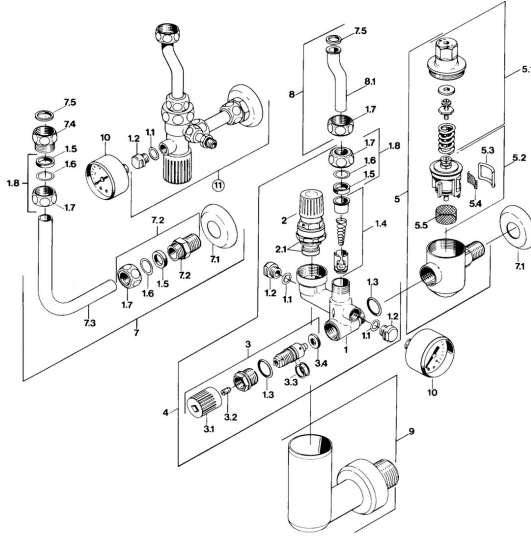

## Spare parts

### SP63302350

	Name	Code
1.3	O-ring, d 18x2	59901422
1.4	Non-return valve	59905003
1.5	Sealing kit	59901999
1.6	Disk	59902456
1.7	Fitting nut	59901998
1.8	Connection nut, G1/2	59911214
2	Valve, 6 bar	59904642
2.1	Sealing kit	59911174
3	Shut-off valve	59904925
3.1	Covering cap <b>Discontinued</b>	59904924
4	Valve	59905142
5.1	Housing, SW24 SI	59904632
5.2	Line adjustment valve	59901981
5.3	Form sealing <b>Discontinued</b>	59901982
5.5	Strainer <b>Discontinued</b>	59904927
7	Pipe, L=120	59901103
7	Pipe, L=210	59905126
7.2	Nipple	59902427
7.3	Pipe	59902049
7.4	Nipple	59902560
7.5	Gasket, 18.5x12.2x1.5	59902313
8	Pipe	59905125
9	Drain and filling valve	59905074
10	Display, R1/4 10 bar SI <b>Discontinued</b>	59902545