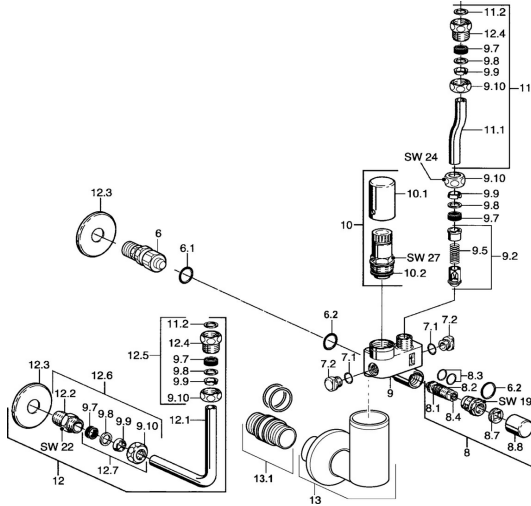

## Spare parts

### SP632123500061

|      | Name                                     | Code     |
|------|--|----------|
| 6    | Connection nipple                        | 59910737 |
| 6.1  | O-ring, d 10x2.5 <b>Discontinued</b>     | 59914057 |
| 6.2  | O-ring, d 18x2                           | 59901422 |
| 7.1  | O-ring, d 10.10x1.60 <b>Discontinued</b> | 59905072 |
| 8    | Shut-off valve                           | 59904925 |
| 9    | Valve Chrome                             | 59912245 |
| 9.2  | Non-return valve                         | 59905003 |
| 9.7  | Sealing kit                              | 59901999 |
| 9.8  | Disk                                     | 59902456 |
| 9.9  | Ring                                     | 59912040 |
| 9.10 | Fitting nut                              | 59901998 |
| 10   | Valve, 6 bar                             | 59904642 |
| 10.2 | Sealing kit                              | 59911174 |
| 11   | Pipe                                     | 59905125 |
| 11.2 | Gasket, 18.5x12.2x1.5                    | 59902313 |
| 12   | Pipe, L=210                              | 59905126 |
| 12.4 | Nipple                                   | 59902560 |
| 12.5 | Connection nipple                        | 59912043 |
| 12.6 | Nipple                                   | 59902427 |
| 12.7 | Connection nut, G1/2                     | 59911214 |
| 13.1 | Conversion nipple, G1/2-G3/4, L=45       | 59909003 |