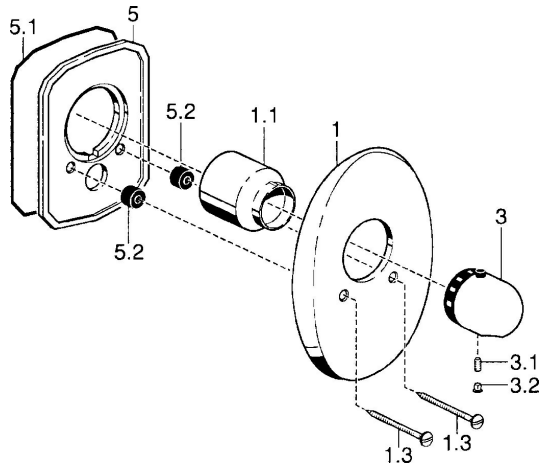

EAN: 4015474003934
static.hansa.com/58659105

Spare parts

SP58659105

	Name	Code
1	Cover plate Chrome Discontinued	59911913
1.1	Covering cap Chrome	59911564
1.1	Covering cap Gold Discontinued	59911569
1.1	Covering cap Chrome/Satin Discontinued	59911565
1.3	Screw, M5x65 Chrome	59904847
1.3	Screw, M5x65 Gold Discontinued	59904849
3	Temperature control handle Chrome/Satin Discontinued	59910305
3	Temperature control handle, (-38°) Chrome	59911280
3	Temperature control handle Chrome	59910304
3.1	Screw, M6x9.5	59901609
3.2	Cover plug Chrome	59911840
5	Fixing plate Discontinued	59911915
N.I.	Raising kit, 35 mm	59911438