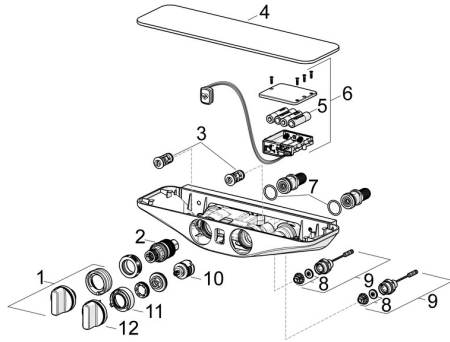

## Spare parts

### SP5865017284

	Name	Code
01	Temperature control handle Chrome	59914596
02	Thermostatic cartridge, 3.4	59914114
03	One-way valve with litter screen	59913696
03	One-way valve with litter screen, (9/2018-)	59914727
04	Cover plate Grey	59914605
05	Battery, 1.5 V AA Lithium	59914136
06	Control unit, 6 V /Wellfit/Bluetooth	59914630
07	O-ring, 25.07x2.62	59911479
08	Membrane for solenoid valve	1006500V
08	Membrane support ring <b>Discontinued</b>	59914090
09	Solenoid valve, 6 V	59914091
10	Diverter	59914183
11	Flow limiter <b>Discontinued</b>	59914631
12	Flow control handle Chrome <b>Discontinued</b>	59914599
N.I.	Connector, G1/2	59911491