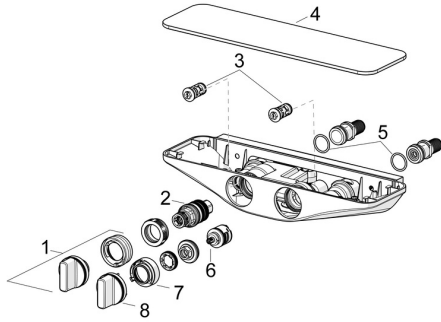

## Spare parts

### SP5865017182

	Name	Code
01	Temperature control handle Chrome	59914596
02	Thermostatic cartridge, 3.4	59914114
03	One-way valve with litter screen	59913696
03	One-way valve with litter screen, (9/2018-)	59914727
04	Cover plate White	59914606
05	O-ring, 25.07x2.62	59911479
06	Diverter	59914183
07	Flow limiter <span style="background-color: #cccccc; padding: 2px;">Discontinued</span>	59914635
08	Flow control handle Chrome <span style="background-color: #cccccc; padding: 2px;">Discontinued</span>	59914599
N.I.	Connector, G1/2	59911491