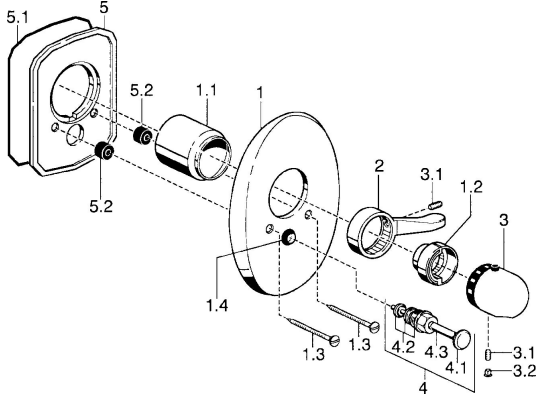

EAN: 4015474003927
static.hansa.com/58649105

Spare parts

SP58649105

	Name	Code
1	Cover plate Chrome Discontinued	59911911
1.1	Covering cap Gold Discontinued	59911575
1.1	Covering cap Chrome	59911570
1.2	Temperature adjustment limiter Chrome	59906355
1.3	Screw, M5x65 Gold Discontinued	59904849
1.3	Screw, M5x65 Chrome	59904847
1.4	Flow limiting cap	59904846
2	Lever Chrome	59905722
2	Lever Chrome/Satin Discontinued	59906135
3	Temperature control handle, (-38°) Chrome	59911280
3	Temperature control handle Chrome	59910304
3	Temperature control handle Chrome/Satin Discontinued	59910305
3.1	Screw, M6x9.5	59901609
3.2	Cover plug Chrome	59911840
3.2	Plug Chrome/Satin Discontinued	59911917
4	Diverter Gold Discontinued	59906392
4	Diverter Chrome	59911156
4	Diverter Chrome/Satin Discontinued	59910903
4.2	Sealing kit	59904791
4.3	O-ring, d 4x1	59902331
5	Fixing plate Discontinued	59911915
N.I.	Raising kit, 35 mm	59911438