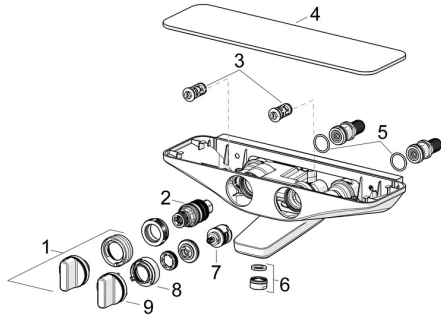

## Spare parts

### SP5864217182

	Name	Code
01	Temperature control handle Chrome	59914596
02	Thermostatic cartridge, 3.4	59914114
03	One-way valve with litter screen	59913696
04	Cover plate White	59914601
05	O-ring, 25.07x2.62	59911479
06	Aerator, M24x1 D Chrome	59911829
07	Diverter	59914183
08	Flow limiter <span style="background-color: #cccccc; padding: 2px;">Discontinued</span>	59914635
09	Flow control handle Chrome <span style="background-color: #cccccc; padding: 2px;">Discontinued</span>	59914599
N.I.	Connector, G1/2	59911491
N.I.	Adapter	03990100