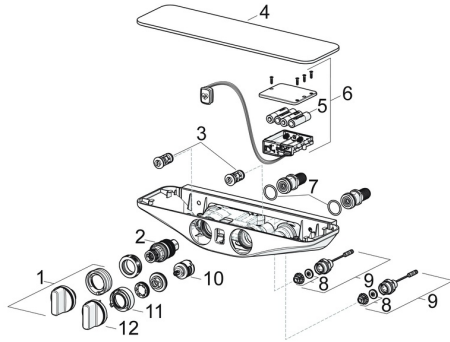

## Spare parts

### SP5863017284

	Name	Code
01	Temperature control handle Chrome	59914596
02	Thermostatic cartridge, 3.4	59914114
03	One-way valve with litter screen	59913696
03	One-way valve with litter screen, (9/2018-)	59914727
04	Cover plate Grey	59914597
05	Battery, 1.5 V AA Lithium	59914136
06	Control unit, 6 V /Wellfit/Bluetooth	59914630
07	O-ring, 25.07x2.62	59911479
08	Membrane for solenoid valve	1006500V
08	Membrane support ring <span style="background-color: #cccccc; padding: 2px;">Discontinued</span>	59914090
09	Solenoid valve, 6 V	59914091
10	Diverter	59914183
11	Flow limiter <span style="background-color: #cccccc; padding: 2px;">Discontinued</span>	59914632
12	Flow control handle Chrome <span style="background-color: #cccccc; padding: 2px;">Discontinued</span>	59914599
N.I.	Adapter	03990100
N.I.	Connector, G1/2	59911491