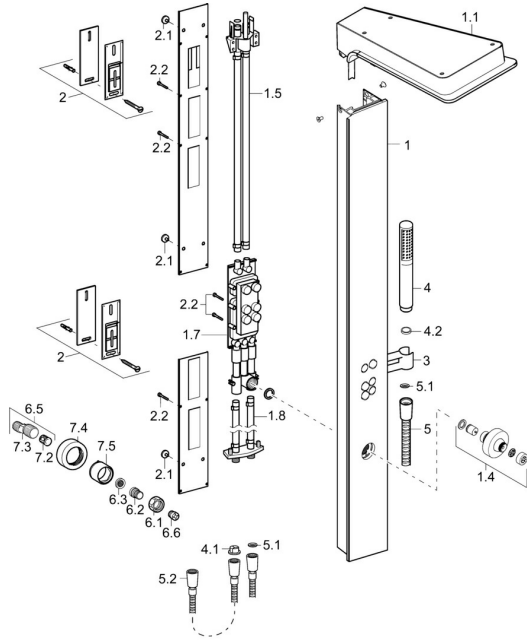

EAN: 4015474190177
static.hansa.com/58580100

Spare parts

SP58580100

	Name	Code
1	Shower panel Grey Discontinued	59913569
1.1	Overhead shower Grey Discontinued	59913571
1.4	Side shower Chrome Discontinued	59913566
1.5	Connector coupling Discontinued	59912498
1.7	Diverter bar Discontinued	59913679
1.8	Connector coupling Discontinued	59912497
2	Fixing set Discontinued	59912486
2.1	Rubber gasket	59912492
2.2	Screw Discontinued	59912495
3	Holder Chrome Discontinued	59913567
4	Hand shower Chrome	54390100
4.1	Strainer	59906859
4.2	Flow limiter	59912777
5	Shower hose, L=1250 Chrome	54120400
5.1	Gasket ring, d 21x12x2	59912304
5.2	Shower hose, L=1000	59912631
N.I.	Screw, M5x10, SW3 Discontinued	59913680