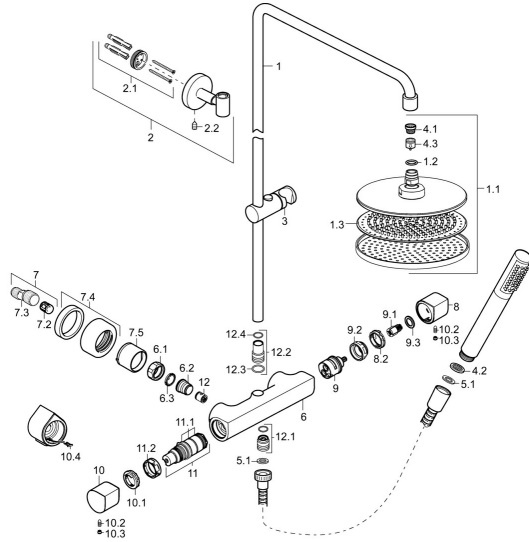

EAN: 4015474171336
static.hansa.com/58429103

Spare parts

SP58429103

	Name	Code
1	Shower pipe, d 18 Chrome	59913473
1.1	Headshower, d 220 mm Chrome	59912432
1.2	O-ring, 20x2	59912435
1.3	Nozzle plate, (-2013)	59912908
2	Wall support Chrome Discontinued	59913472
2.1	Fixing set Discontinued	59913021
2.2	Screw, M5x6, SW2.5	59912617
3	Slide for shower rail, d 18 mm Chrome	59912781
4.1	Strainer	59906859
4.2	Flow limiter	59912777
4.3	Flow limiter	59912777
5.1	Gasket ring, d 21x12x2	59912304
6	Thermostat Chrome	59913600
6.1	Connection nut, G3/4, AF30	59902230
6.2	Nipple	59911075
6.3	Filter sealing, G3/4	59911076
7	Eccentric connector, G3/4xG1/2, DN15	59910254
7.2	Silencer	59904792
7.4	Cover flange	59913105
7.5	Cover sleeve	59913106
8	Flow control handle, (2010-) Chrome	59913777
8.2	Adjusting ring	59913466
9	Diverter	59913468
9.1	Bushing	59912158
9.2	Tightening nut, M34x1, AF32	59913467
10	Temperature control handle, (2010-) Chrome	59913778
10.1	Temperature adjustment limiter	59913465
10.2	Screw, M5x8, SW2.5	59904755
10.3	Cover plug Chrome	59911840
10.4	Wall hanger	59913464
11	Thermostatic cartridge	59913311
11	Thermostatic cartridge, H/C reversed	59913463
11.1	O-ring, d 26x2	59911081
11.2	Tightening nut, M34x1, SW32	59911082
12	Non-return valve	59905714
12.1	Thread nipple, G1/2xM18x1	59911384
12.2	Adapter, M10x1 SW6	59913474
12.3	O-ring, d 9.19x2.62 Discontinued	59913475
12.4	O-ring, d 8.1x1.6 Discontinued	59910692
N.I.	Connection nipple, G1/2, M24x1 Chrome	59913137