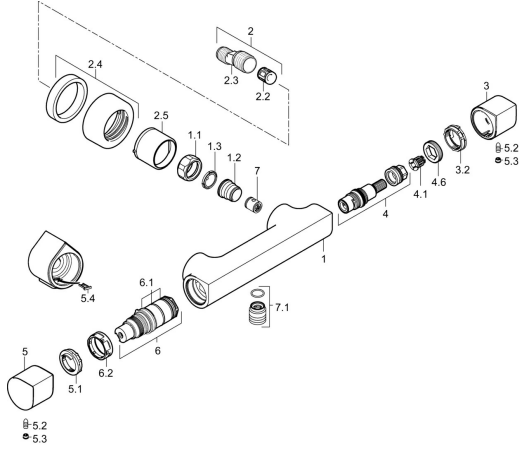

## Spare parts

### SP58410101

	Name	Code
1.1	Connection nut, G3/4, AF30	59902230
1.2	Nipple	59911075
1.3	Filter sealing, G3/4	59911076
2	Eccentric connector, G3/4xG1/2, DN15	59910254
2.2	Silencer	59904792
2.4	Cover flange	59913105
2.5	Cover sleeve	59913106
3	Flow control handle, (2010-) Chrome	59913779
3.2	Adjusting ring	59913466
4	Headpart, G1/2	59913470
4.1	Adapter White	59910235
4.6	Ring	59913469
5	Temperature control handle, (2010-) Chrome	59913778
5.1	Temperature adjustment limiter	59913465
5.2	Screw, M5x8, SW2.5	59904755
5.3	Cover plug Chrome	59911840
5.4	Wall hanger	59913464
6	Thermostatic cartridge	59913311
6.1	O-ring, d 26x2	59911081
6.2	Tightening nut, M34x1, SW32	59911082
7	Non-return valve	59905714
7.1	Thread nipple, G1/2xM18x1	59911384
N.I.	Thermostatic cartridge, H/C reversed	59913463