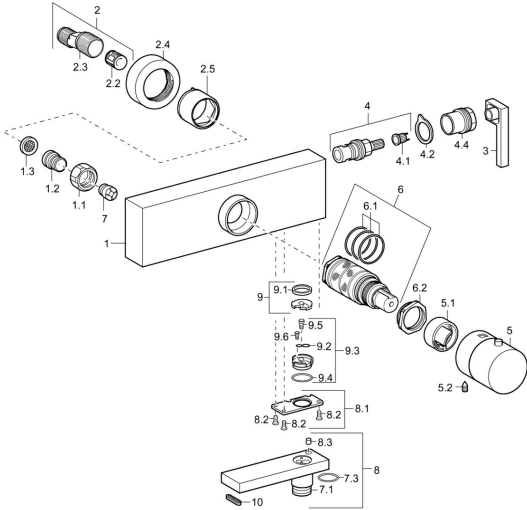

EAN: 4015474145184
static.hansa.com/58352101

Spare parts

SP58352101

	Name	Code
1.1	Connection nut, G3/4, AF30	59902230
1.2	Nipple	59911075
1.3	Filter sealing, G3/4	59911076
2	Eccentric connector, G3/4xG1/2, DN15	59910254
2.2	Silencer	59904792
2.4	Cover flange	59913105
2.5	Cover sleeve	59913106
3	Flow control handle	59913221
4	Headpart, G1/2, SW17	59913224
4.1	Adapter White	59910235
4.2	Protective sleeve	59913223
4.4	Screw, M26x1, SW 22	59913222
5	Temperature control handle Chrome	59913225
5.1	Temperature adjustment limiter	59911660
5.2	Screw, M5x8, SW2.5	59904755
6	Thermostatic cartridge	59911525
6.1	O-ring, d 26x2	59911081
6.2	Tightening nut, M34x1, SW32	59911082
7	Non-return valve	59905714
7.1	Connection nipple Discontinued	59913216
8	Spout, L=355 Chrome Discontinued	59913219
8.1	Chain Discontinued	59913220
9	Disk Discontinued	59913217
9.3	Shaft Discontinued	59913218
10	Aerator	59913082
N.I.	Aerator, M24x1	59913132
N.I.	Rebound pin	59912005
N.I.	Thermostatic cartridge, H/C reversed	59911527