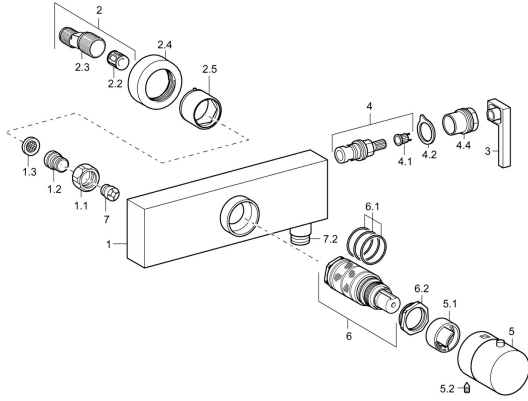

EAN: 4015474145160
static.hansa.com/58330101

Spare parts

SP58330101

	Name	Code
1.1	Connection nut, G3/4, AF30	59902230
1.2	Nipple	59911075
1.3	Filter sealing, G3/4	59911076
2	Eccentric connector, G3/4xG1/2, DN15	59910254
2.2	Silencer	59904792
2.4	Cover flange	59913105
2.5	Cover sleeve	59913106
3	Flow control handle	59913221
4	Headpart, G1/2, SW17	59913224
4.1	Adapter White	59910235
4.2	Protective sleeve	59913223
4.4	Screw, M26x1, SW 22	59913222
5	Temperature control handle Chrome	59913225
5.1	Temperature adjustment limiter	59911660
5.2	Screw, M5x8, SW2.5	59904755
6	Thermostatic cartridge	59911525
6.1	O-ring, d 26x2	59911081
6.2	Tightening nut, M34x1, SW32	59911082
7	Non-return valve	59905714
7.2	Thread nipple, G1/2xM18x1	59911384
N.I.	Thermostatic cartridge, H/C reversed	59911527
N.I.	Rebound pin	59912005