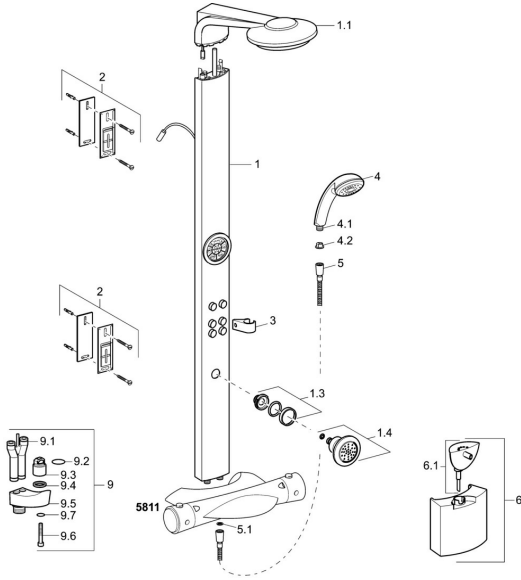

EAN: 4015474108653
static.hansa.com/58270900

Spare parts

SP58270900

	Name	Code
1	Panel profile Discontinued	59913010
1.1	Headshower Chrome Discontinued	59913009
1.3	Connector, G1/2, AF 10 Discontinued	59912489
1.4	Side shower with connector Chrome	59912487
2	Fixing set Discontinued	59912486
3	Shower pipe holder Discontinued	59912490
4	Hand shower Chrome Discontinued	04320100
4.1	Hose coupling, G1/2 Discontinued	59912237
4.2	Strainer	59906859
5	Shower hose, L=1250 Chrome	04120400
5.1	Gasket ring, d 21x12x2	59912304
5.2	Shower hose, L=1000	59912631
9	Connection nipple	59912166
9.1	Connection nipple	59912481
9.2	O-ring, d 15x1.2	59911395
9.4	Gasket, 20.8x14.5x2.7	59902275
N.I.	Shower faucet Chrome Discontinued	58110101