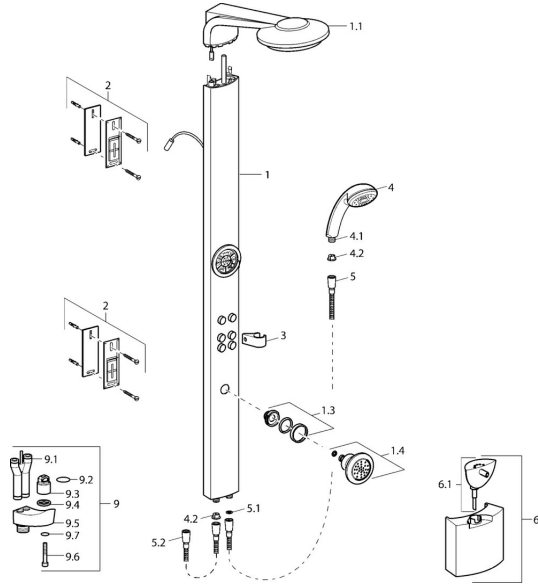

EAN: 4015474108639
static.hansa.com/58260100

Spare parts

SP58260100

	Name	Code
1	Panel profile Discontinued	59913010
1.1	Headshower Chrome Discontinued	59913009
1.3	Connector, G1/2, AF 10 Discontinued	59912489
1.4	Side shower with connector Chrome	59912487
2	Fixing set Discontinued	59912486
3	Shower pipe holder Discontinued	59912490
4	Hand shower Chrome Discontinued	04320100
4.1	Hose coupling, G1/2 Discontinued	59912237
4.2	Strainer	59906859
5	Shower hose, L=1250 Chrome	04120400
5.1	Gasket ring, d 21x12x2	59912304
5.2	Shower hose, L=1000	59912631
9	Connection nipple	59912166
9.1	Connection nipple	59912481
9.2	O-ring, d 15x1.2	59911395
9.4	Gasket, 20.8x14.5x2.7	59902275