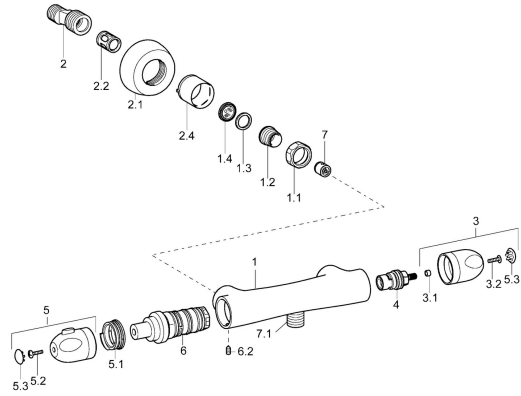

EAN: 4015474169869
static.hansa.com/58190101

Spare parts

SP58190101

	Name	Code
1.1	Connection nut, G3/4, AF30	59902230
1.2	Nipple	59911075
1.3	Retaining ring, 23.9x15.2x2	59902689
1.4	Filter sealing, G3/4	59911076
2	Eccentric connector, G3/4xG1/2, DN15	59910254
2.1	Cover flange Chrome	59912652
2.2	Silencer	59904792
2.4	Cover sleeve Chrome	59912651
3	Lever Chrome Discontinued	59913358
4	Headpart, G1/2, 90°, (2004-)	59912626
5.1	Retaining ring Discontinued	59913890
6	Thermostatic element Discontinued	59913355
6.2	Screw, M6x9.5	59901609
7	Non-return valve	59905714