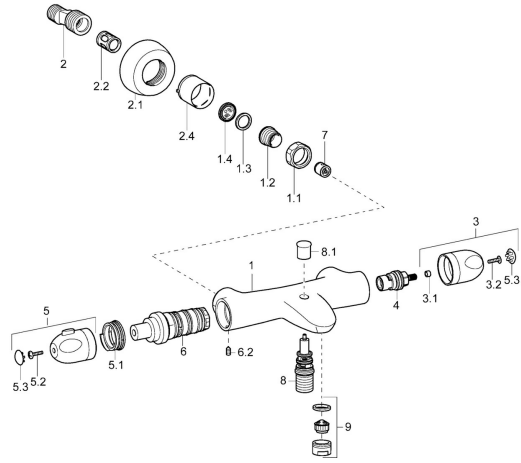

EAN: 4015474169838
static.hansa.com/58182101

Spare parts

SP58182101

	Name	Code
1.1	Connection nut, G3/4, AF30	59902230
1.2	Nipple	59911075
1.3	Retaining ring, 23.9x15.2x2	59902689
1.4	Filter sealing, G3/4	59911076
2	Eccentric connector, G3/4xG1/2, DN15	59910254
2.1	Cover flange Chrome	59912652
2.2	Silencer	59904792
2.4	Cover sleeve Chrome	59912651
3	Lever Chrome Discontinued	59913358
4	Headpart, G1/2, 90°, (2004-)	59912626
5.1	Retaining ring Discontinued	59913890
6	Thermostatic element Discontinued	59913355
6.2	Screw, M6x9.5	59901609
7	Non-return valve	59905714
8	Diverter	59912706
8.1	Diverter knob Chrome	59912801
9	Aerator, M24x1 D Chrome	59911829