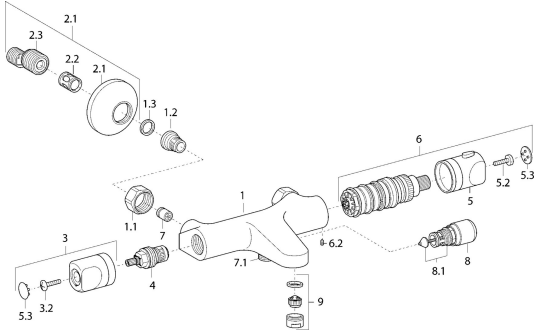

## Spare parts

### SP58162101

	Name	Code
1.1	Connection nut, G3/4, AF30	59902230
1.2	Nipple	59911075
1.3	Filter sealing, G3/4	59911076
2	Eccentric, G3/4xG1/2 Chrome	59904793
2.1	Cover flange Chrome	59904796
2.2	Silencer	59904792
2.3	Eccentric connector, G3/4xG1/2, DN15	59910254
3	Flow control handle Chrome	59912627
4	Headpart, G1/2	59912625
5	Temperature control handle Chrome	59912629
6	Thermostatic cartridge	59912628
7	Non-return valve	59905714
8	Diverter Chrome	59910803
8.1	Sealing kit	59904791
9	Aerator, M24x1 D Chrome	59911829
N.I.	Retaining ring <span style="background-color: #cccccc; padding: 2px;">Discontinued</span>	59913890