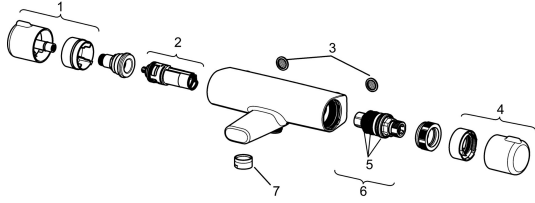

EAN: 4057304003479
static.hansa.com/58162071

Spare parts

SP58162171

	Name	Code
1	Flow control handle Chrome	59914397
2	Diverter and cartridge	59914116
3	Filter sealing, G3/4	59911076
4	Temperature control handle Chrome	59914396
5	O-ring kit	59914113
6	Thermostatic cartridge, 3.4	59914114
7	Aerator, M24x1 D Chrome	59911829
N.I.	Tightening nut, M36x1.5, SW38	59914319
N.I.	Eccentric, G3/4xG1/2 Chrome	59904793
N.I.	Combiner	59914472