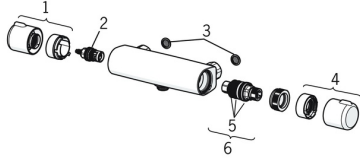

## Spare parts

### SP58150171

	Name	Code
1	Flow control handle Chrome	59914395
2	Headpart, G1/2 Chrome	59914111
3	Filter sealing, G3/4	59911076
4	Temperature control handle Chrome	59914396
5	O-ring kit	59914113
6	Thermostatic cartridge, 3.4	59914114
N.I.	Tightening nut, M36x1.5, SW38	59914319
N.I.	Eccentric, G3/4xG1/2 Chrome	59904793
N.I.	Combiner	59914472