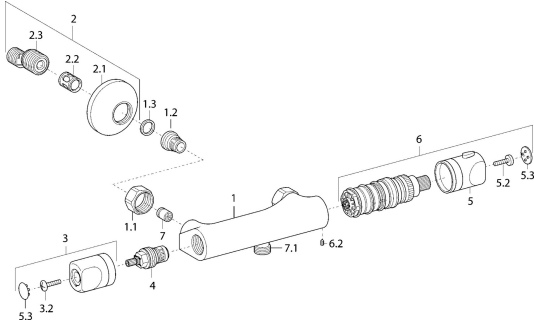

EAN: 4015474082953
static.hansa.com/58150101

Spare parts

SP58150101

	Name	Code
1.1	Connection nut, G3/4, AF30	59902230
1.2	Seat, G1/2, L, WAF10	59904618
1.3	Filter sealing, G3/4	59911076
2	Eccentric, G3/4xG1/2 Chrome	59904793
2.1	Cover flange Chrome	59904796
2.2	Silencer	59904792
2.3	Eccentric connector, G3/4xG1/2, DN15	59910254
3	Flow control handle Chrome	59912627
4	Headpart, G1/2, 90°, (2004-)	59912626
5	Temperature control handle Chrome	59912629
6	Thermostatic cartridge	59912628
7	Non-return valve	59905714
7.1	Thread nipple, G1/2xM18x1	59911384
N.I.	Retaining ring Discontinued	59913890