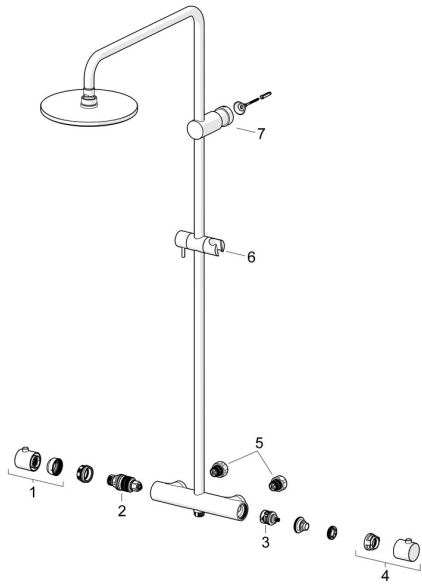

EAN: 4057304016073
static.hansa.com/58149203

Spare parts

SP58149203

	Name	Code
01	Temperature control handle Chrome	602062V
02	Thermostatic cartridge, 3.4	59914114
03	Diverter	59914183
04	Flow control handle Chrome	1009482V
05	Combiner	59914472
06	Slide for shower rail Chrome	59913755
07	Wall support Chrome	59913859