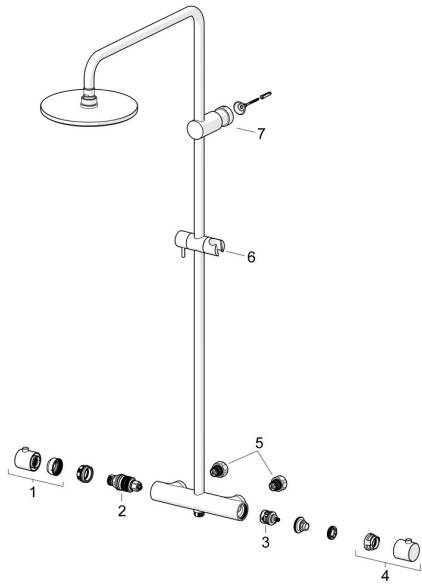

EAN: 4057304016080
static.hansa.com/58149113

Spare parts

SP58149203

	Name	Code
01	Temperature control handle Chrome	602062V
02	Thermostatic cartridge, 3.4	59914114
03	Diverter	59914183
04	Flow control handle Chrome	1009482V
05	Combiner	59914472
06	Slide for shower rail Chrome	59913755
07	Wall support Chrome	59913859