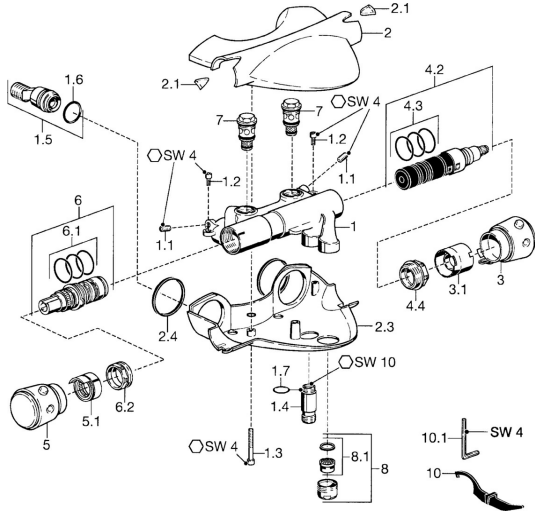

## Spare parts

### SP58122101

	Name	Code
1.1	Screw, M8x8	59906104
1.2	Retaining screw, M5x10	59912210
1.3	Screw, M5x40, SW5 <b>Discontinued</b>	59912217
1.4	Thread nipple, M18x1, G1/2 Chrome <b>Discontinued</b>	59912214
1.5	Connector, G1/2	59911491
1.6	O-ring, 25.07x2.62	59911479
1.7	O-ring, d 15x1.2	59911395
2	Covering cap Chrome <b>Discontinued</b>	59912194
2.1	Window Transparent	59912212
2.3	Covering cap Chrome <b>Discontinued</b>	59912196
2.4	Gasket, 52x63x5 <b>Discontinued</b>	59911798
3	Flow control handle Chrome <b>Discontinued</b>	59912205
3.1	Flow limiter <b>Discontinued</b>	59912209
4.2	Diverter	59911834
4.3	O-ring kit, d 24x2	59911835
4.4	Eye screw, M32x1.5	59911898
5	Temperature control handle <b>Discontinued</b>	59912202
5.1	Retaining ring <b>Discontinued</b>	59912208
6	Thermostatic cartridge	59911525
6.1	O-ring, d 26x2	59911081
6.2	Tightening nut, M34x1, SW32	59911082
7	Non-return valve	59912211
8	Aerator, M28x1 D Chrome	59907198
10	Tool <b>Discontinued</b>	59912219
10.1	Key, SW4 <b>Discontinued</b>	59911170
N.I.	Thermostatic cartridge, H/C reversed	59911527