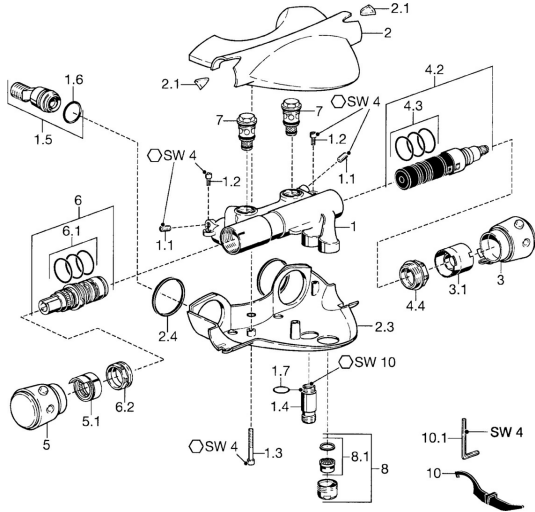

EAN: 4015474041110
static.hansa.com/5812210190

Spare parts

SP58122101

	Name	Code
1.1	Screw, M8x8	59906104
1.2	Retaining screw, M5x10	59912210
1.3	Screw, M5x40, SW5 Discontinued	59912217
1.4	Thread nipple, M18x1, G1/2 Chrome Discontinued	59912214
1.5	Connector, G1/2	59911491
1.6	O-ring, 25.07x2.62	59911479
1.7	O-ring, d 15x1.2	59911395
2	Covering cap Chrome Discontinued	59912194
2.1	Window Transparent	59912212
2.3	Covering cap Chrome Discontinued	59912196
2.4	Gasket, 52x63x5 Discontinued	59911798
3	Flow control handle Chrome Discontinued	59912205
3.1	Flow limiter Discontinued	59912209
4.2	Diverter	59911834
4.3	O-ring kit, d 24x2	59911835
4.4	Eye screw, M32x1.5	59911898
5	Temperature control handle Discontinued	59912202
5.1	Retaining ring Discontinued	59912208
6	Thermostatic cartridge	59911525
6.1	O-ring, d 26x2	59911081
6.2	Tightening nut, M34x1, SW32	59911082
7	Non-return valve	59912211
8	Aerator, M28x1 D Chrome	59907198
10	Tool Discontinued	59912219
10.1	Key, SW4 Discontinued	59911170
N.I.	Thermostatic cartridge, H/C reversed	59911527