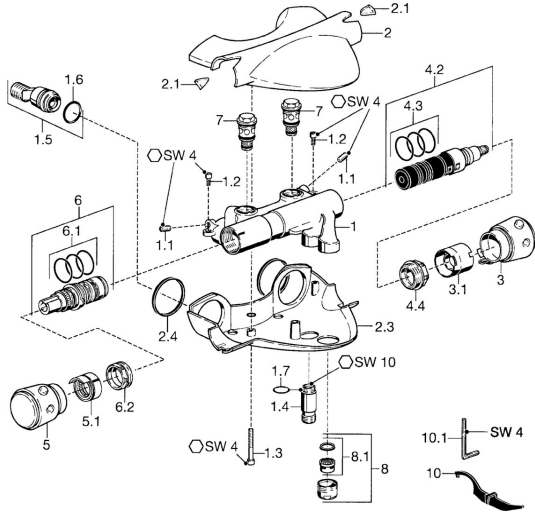

EAN: 4015474041097
static.hansa.com/58122101

Spare parts

SP58122101

	Name	Code
1.1	Screw, M8x8	59906104
1.2	Retaining screw, M5x10	59912210
1.3	Screw, M5x40, SW5 Discontinued	59912217
1.4	Thread nipple, M18x1, G1/2 Chrome Discontinued	59912214
1.5	Connector, G1/2	59911491
1.6	O-ring, 25.07x2.62	59911479
1.7	O-ring, d 15x1.2	59911395
2	Covering cap Chrome Discontinued	59912194
2.1	Window Transparent	59912212
2.3	Covering cap Chrome Discontinued	59912196
2.4	Gasket, 52x63x5 Discontinued	59911798
3	Flow control handle Chrome Discontinued	59912205
3.1	Flow limiter Discontinued	59912209
4.2	Diverter	59911834
4.3	O-ring kit, d 24x2	59911835
4.4	Eye screw, M32x1.5	59911898
5	Temperature control handle Discontinued	59912202
5.1	Retaining ring Discontinued	59912208
6	Thermostatic cartridge	59911525
6.1	O-ring, d 26x2	59911081
6.2	Tightening nut, M34x1, SW32	59911082
7	Non-return valve	59912211
8	Aerator, M28x1 D Chrome	59907198
10	Tool Discontinued	59912219
10.1	Key, SW4 Discontinued	59911170
N.I.	Thermostatic cartridge, H/C reversed	59911527