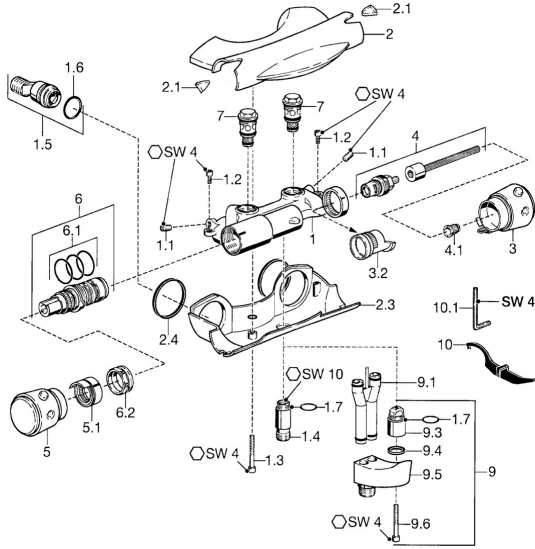

EAN: 4015474041073
static.hansa.com/5811010190

Spare parts

SP58110101

	Name	Code
1.1	Screw, M8x8	59906104
1.2	Retaining screw, M5x10	59912210
1.3	Screw, M5x40, SW5 Discontinued	59912217
1.4	Thread nipple, M18x1, G1/2 Chrome Discontinued	59912214
1.5	Connector, G1/2	59911491
1.6	O-ring, 25.07x2.62	59911479
1.7	O-ring, d 15x1.2	59911395
2	Covering cap Chrome Discontinued	59912198
2.1	Window Transparent	59912212
2.3	Covering cap Chrome Discontinued	59912200
2.4	Gasket, 52x63x5 Discontinued	59911798
3	Flow control handle Chrome Discontinued	59912205
3.2	Retaining ring Discontinued	59912220
4	Headpart, G3/4	59912218
4.1	Adapter White	59910235
5	Temperature control handle Discontinued	59912202
5.1	Retaining ring Discontinued	59912208
6	Thermostatic cartridge	59911525
6	Thermostatic cartridge, H/C reversed	59911527
6.1	O-ring, d 26x2	59911081
6.2	Tightening nut, M34x1, SW32	59911082
7	Non-return valve	59912211
9	Connection nipple	59912166
9.1	Connection nipple	59912481
9.4	Gasket, 20.8x14.5x2.7	59902275
10	Tool Discontinued	59912219
10.1	Key, SW4 Discontinued	59911170