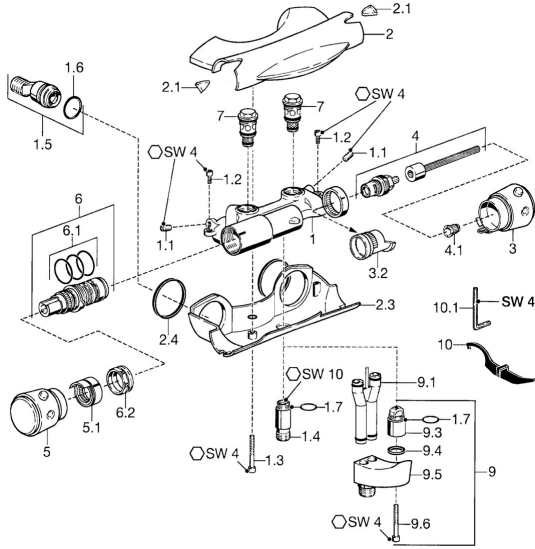

## Spare parts

### SP58110101

	Name	Code
1.1	Screw, M8x8	59906104
1.2	Retaining screw, M5x10	59912210
1.3	Screw, M5x40, SW5 <b>Discontinued</b>	59912217
1.4	Thread nipple, M18x1, G1/2 Chrome <b>Discontinued</b>	59912214
1.5	Connector, G1/2	59911491
1.6	O-ring, 25.07x2.62	59911479
1.7	O-ring, d 15x1.2	59911395
2	Covering cap Chrome <b>Discontinued</b>	59912198
2.1	Window Transparent	59912212
2.3	Covering cap Chrome <b>Discontinued</b>	59912200
2.4	Gasket, 52x63x5 <b>Discontinued</b>	59911798
3	Flow control handle Chrome <b>Discontinued</b>	59912205
3.2	Retaining ring <b>Discontinued</b>	59912220
4	Headpart, G3/4	59912218
4.1	Adapter White	59910235
5	Temperature control handle <b>Discontinued</b>	59912202
5.1	Retaining ring <b>Discontinued</b>	59912208
6	Thermostatic cartridge	59911525
6	Thermostatic cartridge, H/C reversed	59911527
6.1	O-ring, d 26x2	59911081
6.2	Tightening nut, M34x1, SW32	59911082
7	Non-return valve	59912211
9	Connection nipple	59912166
9.1	Connection nipple	59912481
9.4	Gasket, 20.8x14.5x2.7	59902275
10	Tool <b>Discontinued</b>	59912219
10.1	Key, SW4 <b>Discontinued</b>	59911170