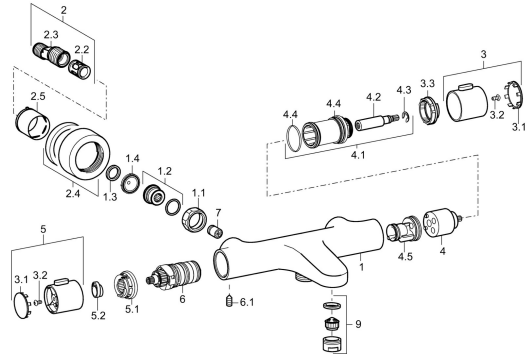

EAN: 4015474259294
static.hansa.com/58102101

Spare parts

SP58102101

	Name	Code
1.1	Connection nut, G3/4, AF30	59902230
1.2	Nipple	59911075
1.3	Retaining ring, 23.9x15.2x2	59902689
1.4	Filter sealing, G3/4	59911076
2	Eccentric connector, G3/4xG1/2, DN15	59910254
2.2	Silencer	59904792
2.4	Cover flange Chrome	59913432
2.5	Cover sleeve Chrome	59912651
3	Flow control handle Chrome	59913939
3.1	Cover	59913850
3.2	Screw, M4x8	59913851
3.3	Adjusting ring	59913940
4	Headpart	59913936
4.1	Fixing screw, SW30	59913941
4.2	Spindle Chrome	59913689
4.4	O-ring, d 32x2	59912803
4.5	Inner part	59913942
5	Temperature control handle Chrome	59913938
5.1	Temperature adjustment limiter	59913937
5.2	Locking screw, 38°	59913919
6	Thermostatic cartridge, 3.3	59913871
6.1	Screw, M6x9.5	59901609
7	Non-return valve, DN10 (2016-)	59914425
9	Aerator, M24x1 D Chrome	59911829