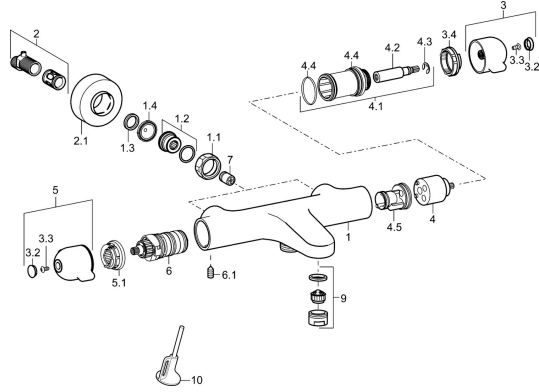

EAN: 4015474267466
static.hansa.com/58101201

Spare parts

SP58101201

	Name	Code
1.1	Connection nut, G3/4, AF30	59902230
1.2	Nipple	59911075
1.3	Retaining ring, 23.9x15.2x2	59902689
1.4	Filter sealing, G3/4	59911076
2	Eccentric	59914082
2.1	Cover flange Chrome	59914083
3	Diverter knob Chrome Discontinued	59914084
3.2	Cap Chrome	59914079
3.3	Screw, M4x8	59913851
3.4	Adjusting ring	59913940
4	Headpart	59913936
4.1	Fixing screw, SW30	59913941
4.2	Spindle Chrome	59913689
4.4	O-ring, d 32x2	59912803
4.5	Inner part	59913942
5	Temperature control handle Chrome	59914080
5.1	Temperature adjustment limiter	59914078
6	Thermostatic cartridge, 3.3	59913871
6.1	Screw, M6x9.5	59901609
7	Non-return valve, DN10 (2016-)	59914425
9	Aerator, M24x1 D Chrome	59911829
10	Key	59914077