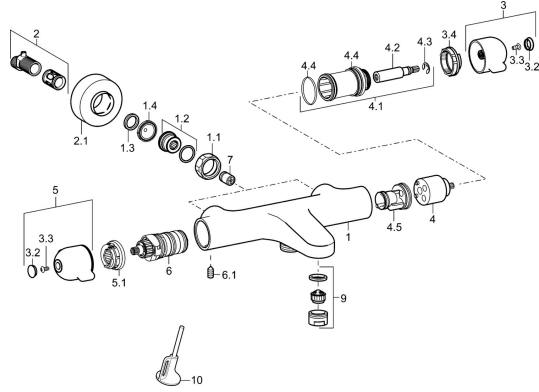

## Spare parts

### SP58101201

	Name	Code
1.1	Connection nut, G3/4, AF30	59902230
1.2	Nipple	59911075
1.3	Retaining ring, 23.9x15.2x2	59902689
1.4	Filter sealing, G3/4	59911076
2	Eccentric	59914082
2.1	Cover flange Chrome	59914083
3	Diverter knob Chrome <span style="background-color: black; color: white; padding: 2px;">Discontinued</span>	59914084
3.2	Cap Chrome	59914079
3.3	Screw, M4x8	59913851
3.4	Adjusting ring	59913940
4	Headpart	59913936
4.1	Fixing screw, SW30	59913941
4.2	Spindle Chrome	59913689
4.4	O-ring, d 32x2	59912803
4.5	Inner part	59913942
5	Temperature control handle Chrome	59914080
5.1	Temperature adjustment limiter	59914078
6	Thermostatic cartridge, 3.3	59913871
6.1	Screw, M6x9.5	59901609
7	Non-return valve, DN10 (2016-)	59914425
9	Aerator, M24x1 D Chrome	59911829
10	Key	59914077