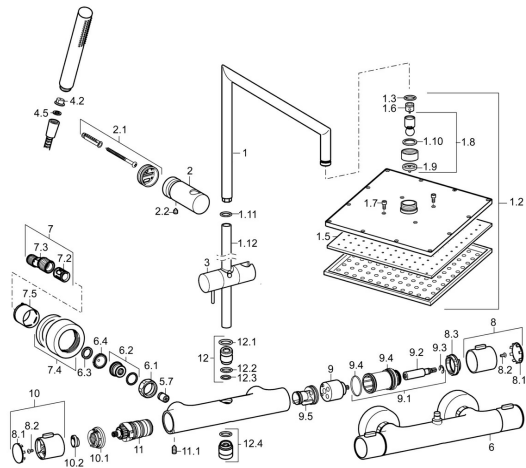

Spare parts

SP58099113

	Name	Code
1	Shower pipe Chrome	59914045
1.2	Overhead shower, 250x250 mm	59913875
1.5	Nozzle plate, 250x250 mm, (-2019)	59913876
1.7	Screw	59913754
1.11	O-ring kit	59913808
1.12	Shower pipe Chrome Discontinued	59913945
2	Shower pipe holder Chrome	59913947
2.1	Fixing set	59913946
2.2	Screw, M5x8, SW2.5	59904755
3	Slide for shower rail Chrome	59913755
4.2	Strainer	59906859
4.5	Gasket ring, d 21x12x2	59912304
5.7	Non-return valve	59905714
6	Thermostat	59913950
6.1	Connection nut, G3/4, AF30	59902230
6.2	Nipple	59911075
6.3	Retaining ring, 23.9x15.2x2	59902689
6.4	Filter sealing, G3/4	59911076
7	Eccentric connector, G3/4xG1/2, DN15	59910254
7.2	Silencer	59904792
7.4	Cover flange Chrome	59913432
7.5	Cover sleeve Chrome	59912651
8	Flow control handle Chrome	59913952
8.1	Cover	59913850
8.2	Screw, M4x8	59913851
8.3	Adjusting ring	59913940
9	Headpart	59913936
9.1	Fixing screw, SW30	59913941
9.2	Spindle Chrome	59913689
9.4	O-ring, d 32x2	59912803
9.5	Inner part	59913942
10	Temperature control handle Chrome	59913938
10.1	Temperature adjustment limiter	59913937
10.2	Locking screw, 38°	59913919
11	Thermostatic cartridge, 3.3	59913871
11.1	Screw, M6x9.5	59901609
12	Coupling for overhead shower pipe, M16x1, SW10	59913944
12.1	O-ring, d 15x2.5	59910423
12.3	O-ring, 9x2	59905095
12.4	Thread nipple, G1/2xM18x1	59911384
N.I.	Flow limiter	59913753