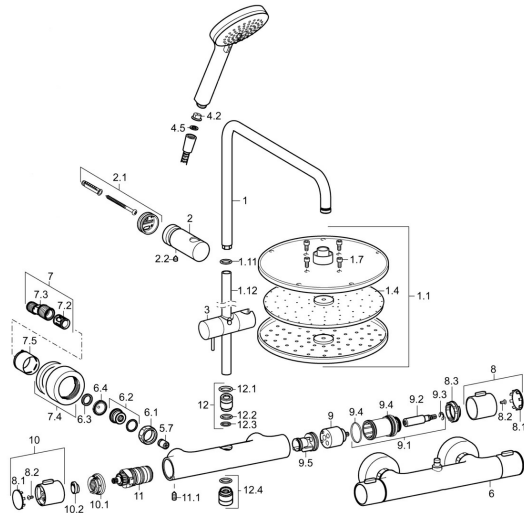

EAN: 4015474259263
static.hansa.com/58099103

Spare parts

SP58099103

	Name	Code
1	Shower pipe Chrome	59913810
1.1	Overhead shower, d 200 mm Chrome	59913747
1.4	Nozzle plate, d 200 mm, (-2019)	59913751
1.7	Screw	59913754
1.11	O-ring kit	59913808
1.12	Shower pipe Chrome Discontinued	59913945
2	Shower pipe holder Chrome	59913947
2.1	Fixing set	59913946
2.2	Screw, M5x8, SW2.5	59904755
3	Slide for shower rail Chrome	59913755
4.2	Strainer	59906859
4.5	Gasket ring, d 21x12x2	59912304
5.7	Non-return valve	59905714
6	Thermostat	59913950
6.1	Connection nut, G3/4, AF30	59902230
6.2	Nipple	59911075
6.3	Retaining ring, 23.9x15.2x2	59902689
6.4	Filter sealing, G3/4	59911076
7	Eccentric connector, G3/4xG1/2, DN15	59910254
7.2	Silencer	59904792
7.4	Cover flange Chrome	59913432
7.5	Cover sleeve Chrome	59912651
8	Flow control handle Chrome	59913952
8.1	Cover	59913850
8.2	Screw, M4x8	59913851
8.3	Adjusting ring	59913940
9	Headpart	59913936
9.1	Fixing screw, SW30	59913941
9.2	Spindle Chrome	59913689
9.4	O-ring, d 32x2	59912803
9.5	Inner part	59913942
10	Temperature control handle Chrome	59913938
10.1	Temperature adjustment limiter	59913937
10.2	Locking screw, 38°	59913919
11	Thermostatic cartridge, 3.3	59913871
11.1	Screw, M6x9.5	59901609
12	Coupling for overhead shower pipe, M16x1, SW10	59913944
12.1	O-ring, d 15x2.5	59910423
12.3	O-ring, 9x2	59905095
12.4	Thread nipple, G1/2xM18x1	59911384
N.I.	Flow limiter	59913753