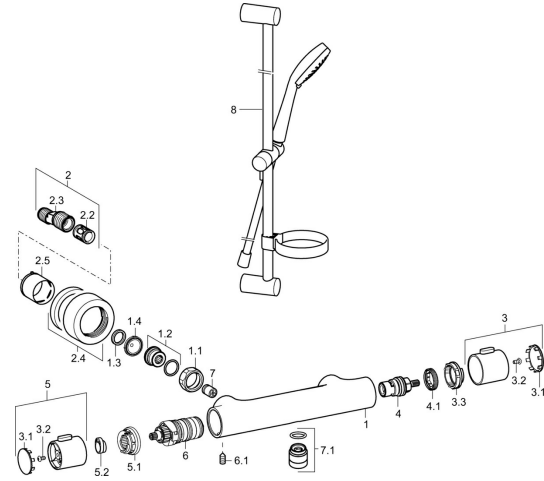

EAN: 4015474259225
static.hansa.com/58080101

Spare parts

SP58080101

	Name	Code
1.1	Connection nut, G3/4, AF30	59902230
1.2	Nipple	59911075
1.3	Retaining ring, 23.9x15.2x2	59902689
1.4	Filter sealing, G3/4	59911076
2	Eccentric connector, G3/4xG1/2, DN15	59910254
2.2	Silencer	59904792
2.4	Cover flange Chrome	59913432
2.5	Cover sleeve Chrome	59912651
3	Flow control handle Chrome	59913943
3.1	Cover	59913850
3.2	Screw, M4x8	59913851
3.3	Adjusting ring	59913940
4	Headpart, G1/2, 180°	59911103
4.1	Ring	59913469
5	Temperature control handle Chrome	59913938
5.1	Temperature adjustment limiter	59913937
5.2	Locking screw, 38°	59913919
6	Thermostatic cartridge, 3.3	59913871
6.1	Screw, M6x9.5	59901609
7	Non-return valve, DN10 (2016-)	59914425
7.1	Thread nipple, G1/2xM18x1	59911384