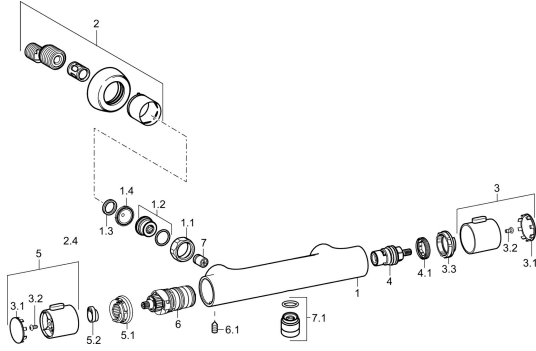

EAN: 4015474259249
static.hansa.com/58080001

Spare parts

SP58080001

	Name	Code
1.1	Connection nut, G3/4, AF30	59902230
1.2	Nipple	59911075
1.3	Retaining ring, 23.9x15.2x2	59902689
1.4	Filter sealing, G3/4	59911076
2	Eccentric Chrome	59913824
3	Flow control handle Chrome	59913943
3.1	Cover	59913850
3.2	Screw, M4x8	59913851
3.3	Adjusting ring	59913940
4	Headpart, G1/2, 180°	59911103
4.1	Ring	59913469
5	Temperature control handle Chrome	59913938
5.1	Temperature adjustment limiter	59913937
5.2	Locking screw, 38°	59913919
6	Thermostatic cartridge, 3.3	59913871
6.1	Screw, M6x9.5	59901609
7	Non-return valve, DN10 (2016-)	59914425
7.1	Thread nipple, G1/2xM18x1	59911384