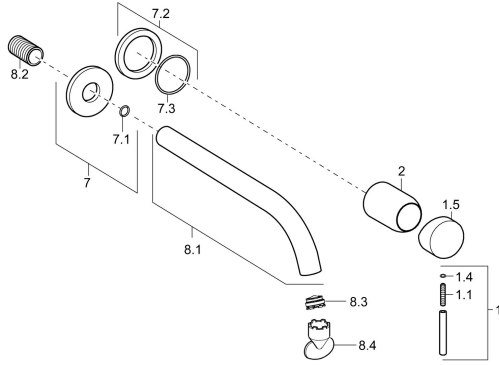

EAN: 4015474165533
static.hansa.com/57962101

Spare parts

SP57962171

	Name	Code
1	Lever, 50 mm, d 7 mm Chrome	59913097
1.1	Screw, M5x25, SW 2,5	59913099
1.4	O-ring, d 3x1.5	59913100
1.5	Cap Chrome	59913098
2	Cover sleeve Chrome	59912116
7	Cover flange, d 75 mm Chrome	59913246
7.2	Cover flange, d 75 mm Chrome	59913240
7.3	O-ring, 42x2	59913173
8.1	Spout, L=225 Chrome	59913244
8.1	Spout, L=300 Chrome	59913245
8.2	Thread nipple, G1/2, AF12	59912144
8.3	Aerator, M24x1 A, 8 l/min	59913130
8.4	Key for aerator, M24x1	59913134
N.I.	Raising kit, 20 mm Chrome	59913136