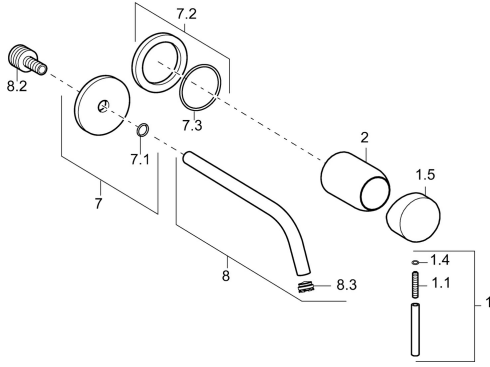

EAN: 4015474179240
static.hansa.com/57952171

Spare parts

SP57932171

	Name	Code
1	Lever, 50 mm, d 7 mm Chrome	59913097
1.1	Screw, M5x25, SW 2,5	59913099
1.4	O-ring, d 3x1.5	59913100
1.5	Cap Chrome	59913098
2	Cover sleeve Chrome	59912116
7	Cover flange, d 75 mm Chrome	59913239
7.2	Cover flange, d 75 mm Chrome	59913240
7.3	O-ring, 42x2	59913173
8	Spout, L=225 Chrome	59913237
8	Spout, L=300 Chrome	59913238
8.2	Connection nipple, M15x1,5xG1/2, SW 8	59913241
8.3	Aerator, M16x1	59913243
8.4	Key for aerator, M16.5x1	59913242
N.I.	Raising kit, 20 mm Chrome	59913136