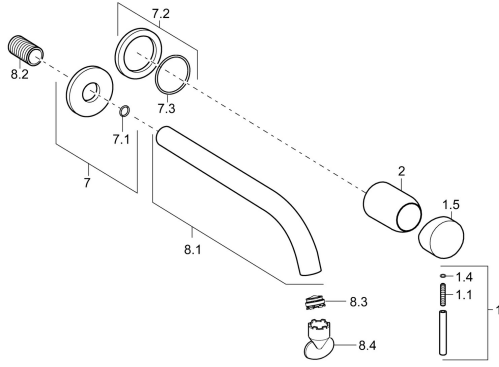

EAN: 4015474179233
static.hansa.com/57942171

Spare parts

SP57962171

	Name	Code
1	Lever, 50 mm, d 7 mm Chrome	59913097
1.1	Screw, M5x25, SW 2,5	59913099
1.4	O-ring, d 3x1.5	59913100
1.5	Cap Chrome	59913098
2	Cover sleeve Chrome	59912116
7	Cover flange, d 75 mm Chrome	59913246
7.2	Cover flange, d 75 mm Chrome	59913240
7.3	O-ring, 42x2	59913173
8.1	Spout, L=225 Chrome	59913244
8.1	Spout, L=300 Chrome	59913245
8.2	Thread nipple, G1/2, AF12	59912144
8.3	Aerator, M24x1 A, 8 l/min	59913130
8.4	Key for aerator, M24x1	59913134
N.I.	Raising kit, 20 mm Chrome	59913136