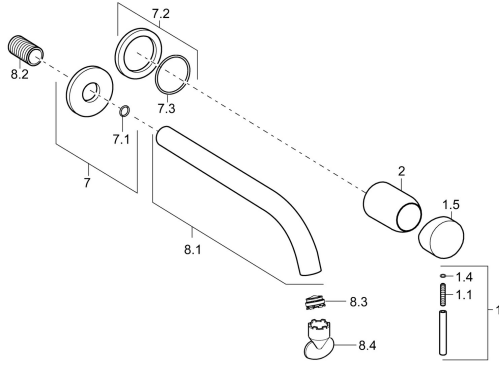

EAN: 4015474165489
static.hansa.com/57942101

Spare parts

SP57962171

	Name	Code
1	Lever, 50 mm, d 7 mm Chrome	59913097
1.1	Screw, M5x25, SW 2,5	59913099
1.4	O-ring, d 3x1.5	59913100
1.5	Cap Chrome	59913098
2	Cover sleeve Chrome	59912116
7	Cover flange, d 75 mm Chrome	59913246
7.2	Cover flange, d 75 mm Chrome	59913240
7.3	O-ring, 42x2	59913173
8.1	Spout, L=225 Chrome	59913244
8.1	Spout, L=300 Chrome	59913245
8.2	Thread nipple, G1/2, AF12	59912144
8.3	Aerator, M24x1 A, 8 l/min	59913130
8.4	Key for aerator, M24x1	59913134
N.I.	Raising kit, 20 mm Chrome	59913136