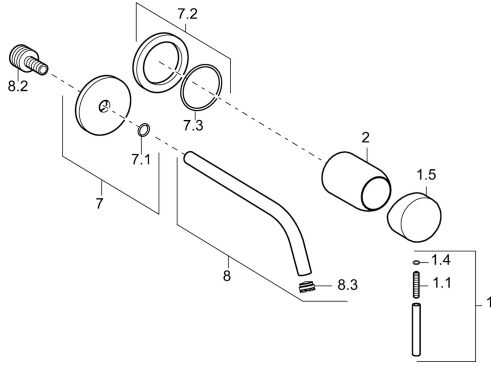

EAN: 4015474178953
static.hansa.com/57932171

Spare parts

SP57932171

| | Name | Code |
|------|---------------------------------------|----------|
| 1 | Lever, 50 mm, d 7 mm Chrome | 59913097 |
| 1.1 | Screw, M5x25, SW 2,5 | 59913099 |
| 1.4 | O-ring, d 3x1.5 | 59913100 |
| 1.5 | Cap Chrome | 59913098 |
| 2 | Cover sleeve Chrome | 59912116 |
| 7 | Cover flange, d 75 mm Chrome | 59913239 |
| 7.2 | Cover flange, d 75 mm Chrome | 59913240 |
| 7.3 | O-ring, 42x2 | 59913173 |
| 8 | Spout, L=225 Chrome | 59913237 |
| 8 | Spout, L=300 Chrome | 59913238 |
| 8.2 | Connection nipple, M15x1,5xG1/2, SW 8 | 59913241 |
| 8.3 | Aerator, M16x1 | 59913243 |
| 8.4 | Key for aerator, M16.5x1 | 59913242 |
| N.I. | Raising kit, 20 mm Chrome | 59913136 |