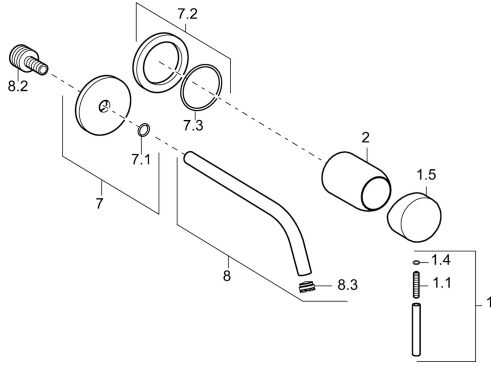

## Spare parts

### SP57932171

	Name	Code
1	Lever, 50 mm, d 7 mm Chrome	59913097
1.1	Screw, M5x25, SW 2,5	59913099
1.4	O-ring, d 3x1.5	59913100
1.5	Cap Chrome	59913098
2	Cover sleeve Chrome	59912116
7	Cover flange, d 75 mm Chrome	59913239
7.2	Cover flange, d 75 mm Chrome	59913240
7.3	O-ring, 42x2	59913173
8	Spout, L=225 Chrome	59913237
8	Spout, L=300 Chrome	59913238
8.2	Connection nipple, M15x1,5xG1/2, SW 8	59913241
8.3	Aerator, M16x1	59913243
8.4	Key for aerator, M16.5x1	59913242
N.I.	Raising kit, 20 mm Chrome	59913136